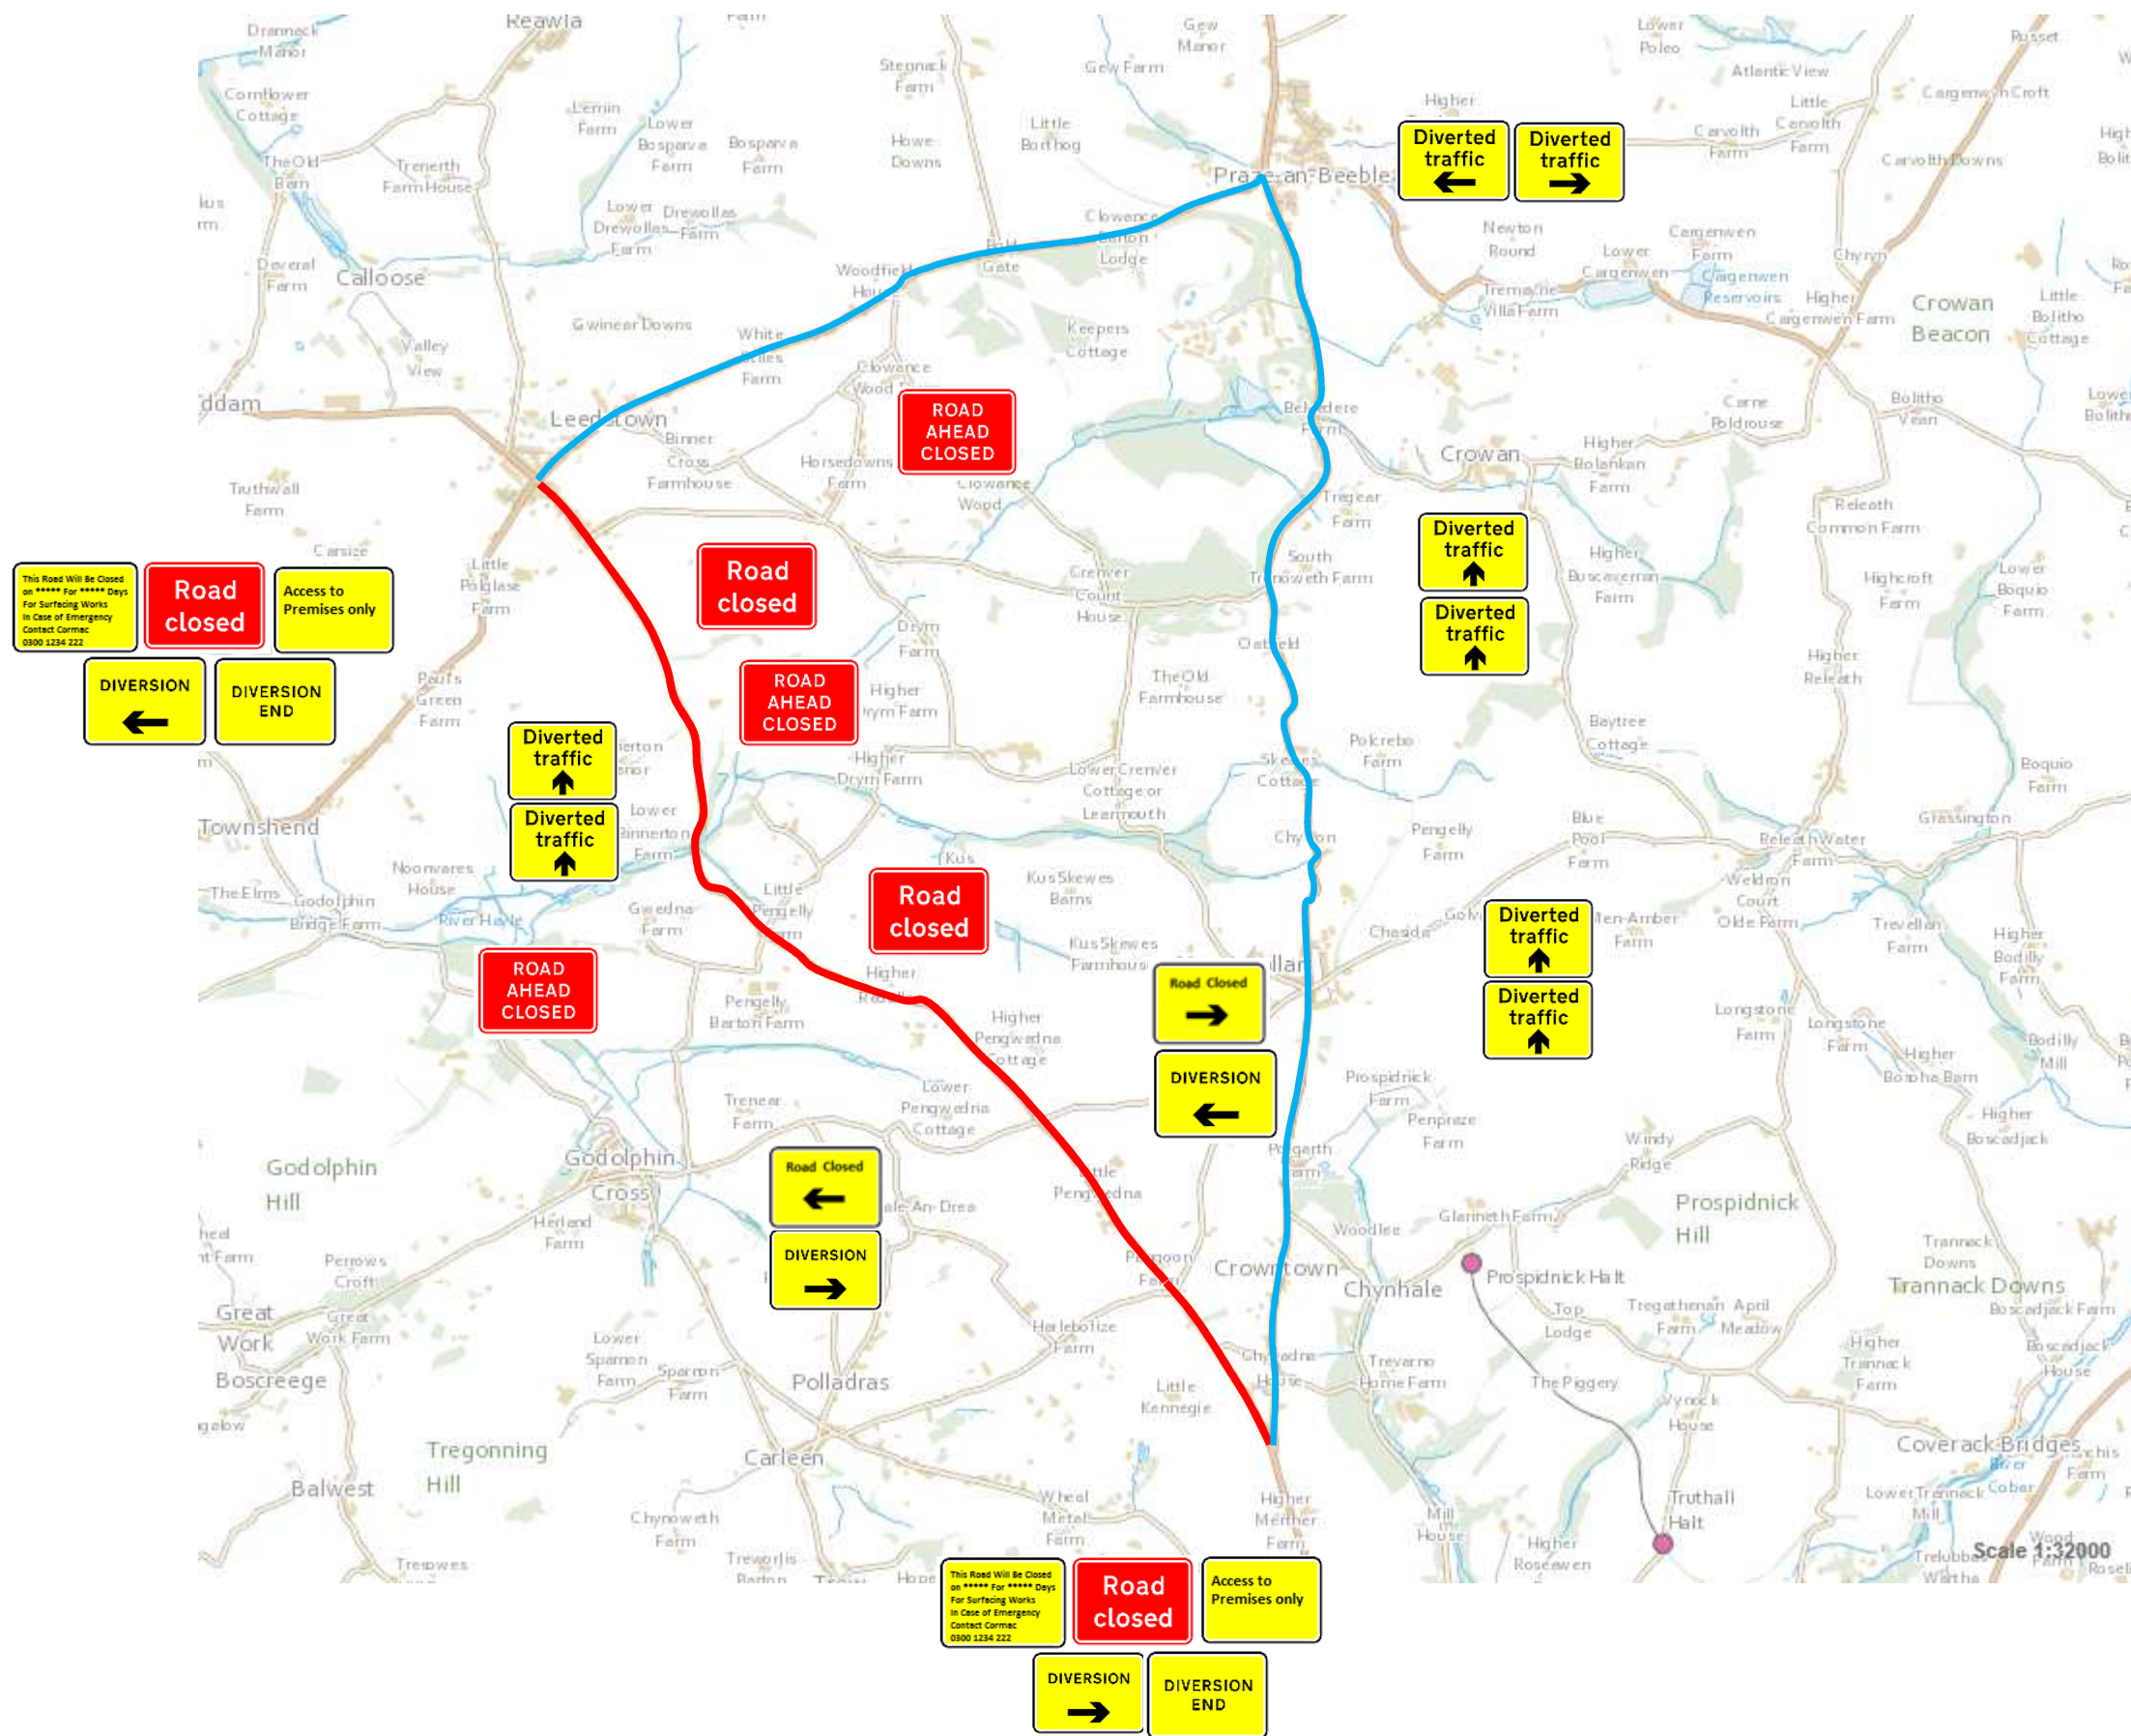

### Diversion Route - B3302 White Horse to Leedstown/ Leedstown

 Road Closure

 Diversion Route

Choose an item.

Choose an item.

Choose an item.

Choose an item.

Choose an item.